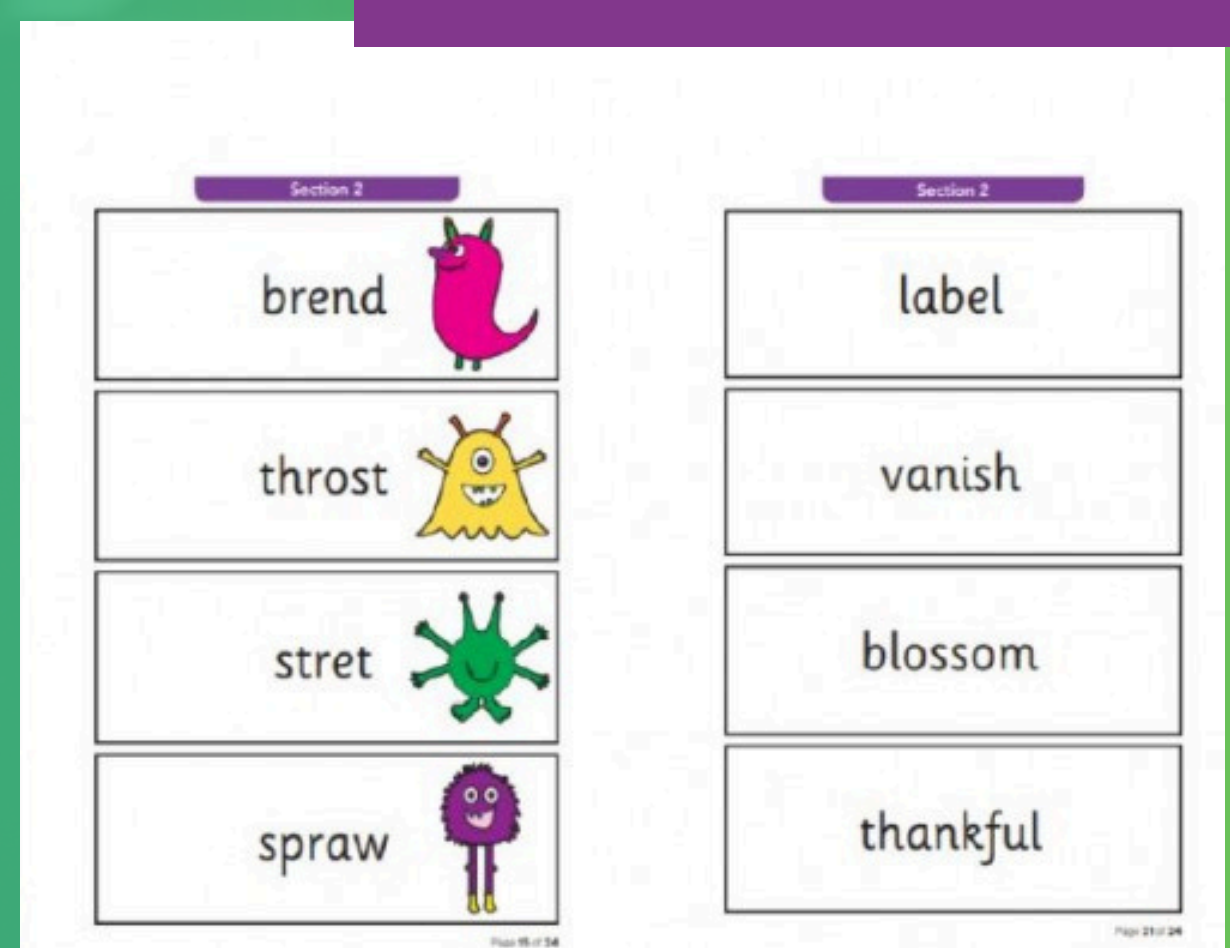

We look forward to seeing you there !